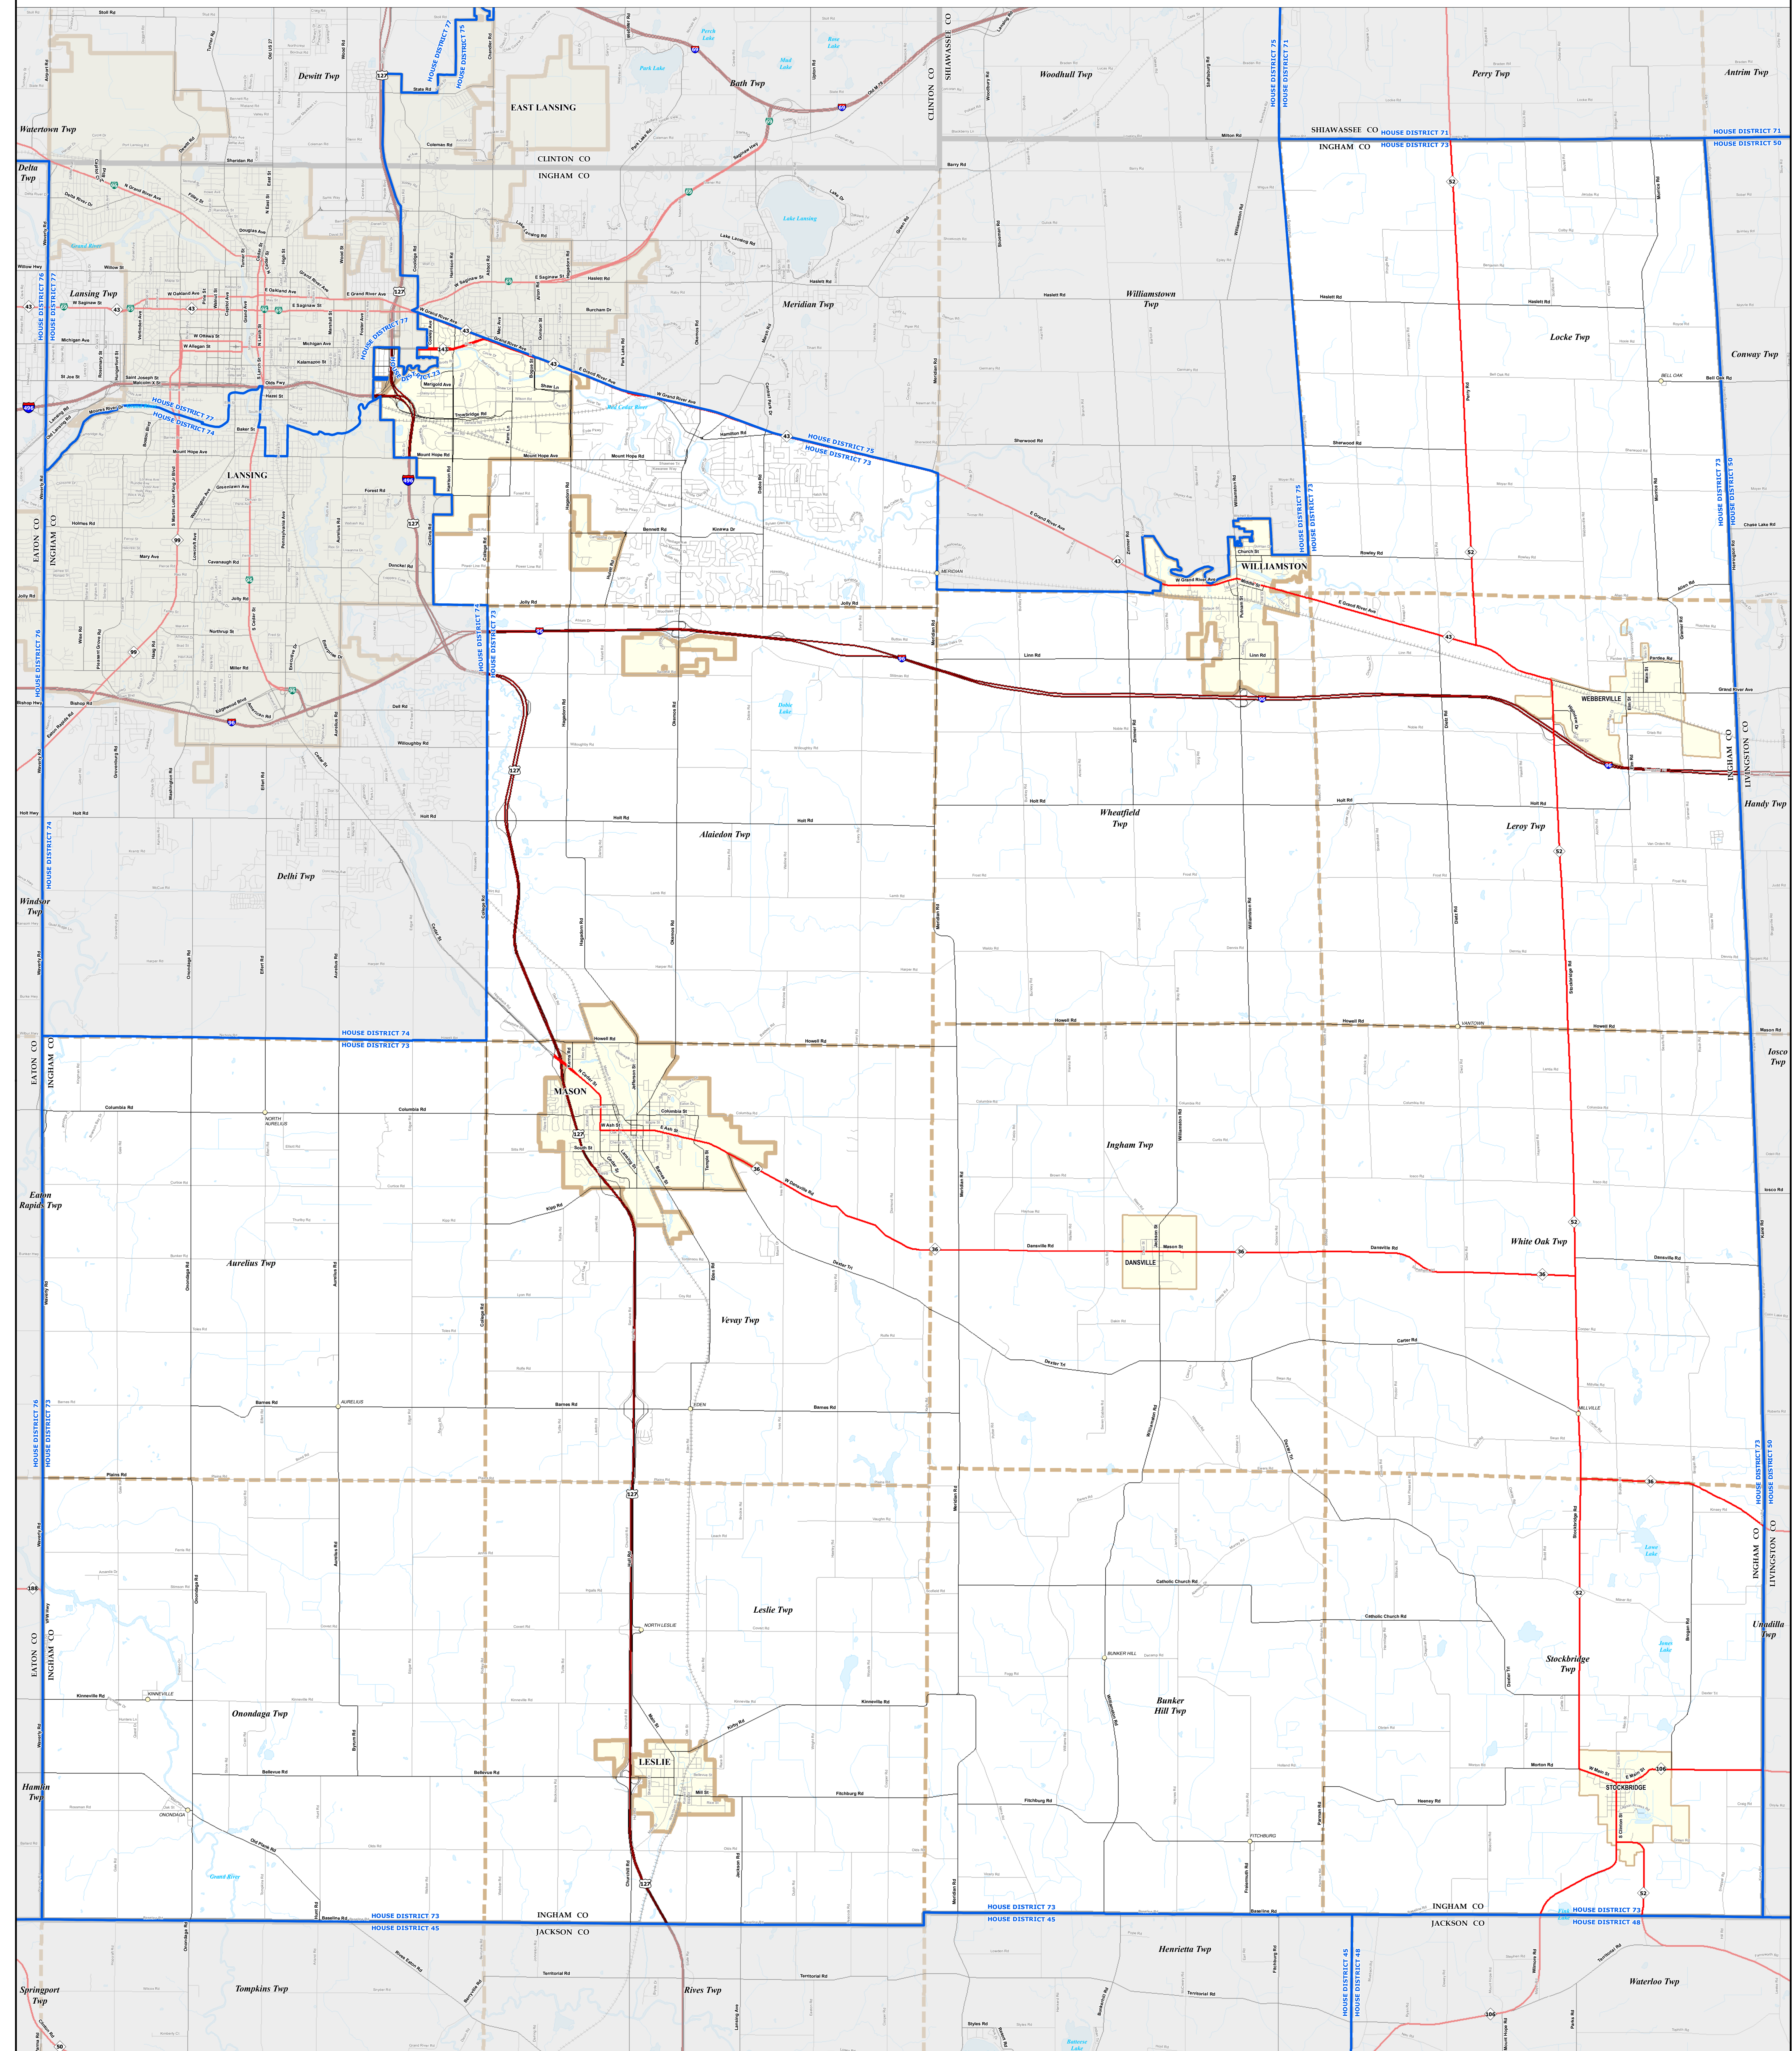

MICHIGAN STATE HOUSE DISTRICT 73

2021 Apportionment Plan

Legend

- House District
- Township
- City
- Village
- Unincorporated Place
- Freeway
- Highway
- Primary Road
- Local Road
- County
- State
- Railroad
- Water Feature
- River, Stream, or Drain